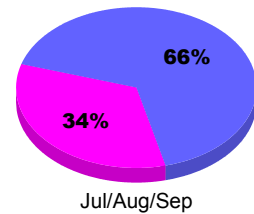

Membership Results
2010-2011

Membership
2009-2010

Month	Net Memb Goal	Actual New Memb	Actual Dropped Memb	Gain/Loss of Memb	Gain/Loss of Memb
Jul/Aug/Sep	350	508	-231	277	260
Totals	350	508	-231	277	260

Membership Results 2010-2011

Goal, New, Dropped, Gain/Loss

Comparison of Membership Gain/Loss

Current Year Compared to the Previous Year

Gender Comparison 2010-2011

Male Female