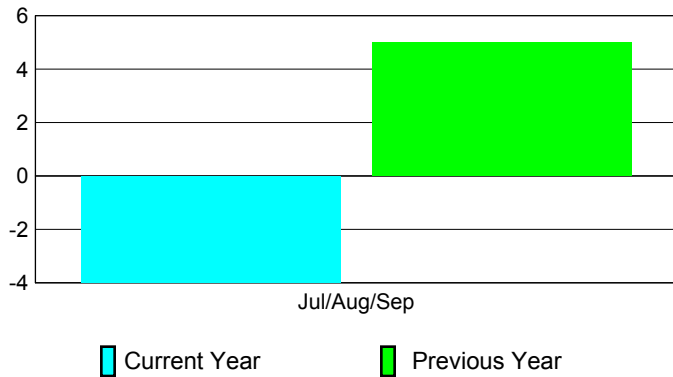

2010-2011 GMT Reports for District (or Undistricted) **District 323A3**

GMT: **KAMLESH JAIN**

Location: **INDIA**

GMT CA: **6**

CLUBS

Club Results
2010-2011

Clubs
2009-2010

Month	New Club Goal	Actual New Clubs	Actual Dropped Clubs	Gain/Loss of Clubs	Gain/Loss of Clubs
Jul/Aug/Sep	5	1	-5	-4	5
Totals	5	1	-5	-4	5

Club Results 2010-2011

Goal, New, Dropped, Gain/Loss

Comparison of Club Gain/Loss

Current Year Compared to the Previous Year

YTD Status Quo Clubs 2010-2011

Status Quo Clubs Compared to Status Quo Members

MEMBERSHIP