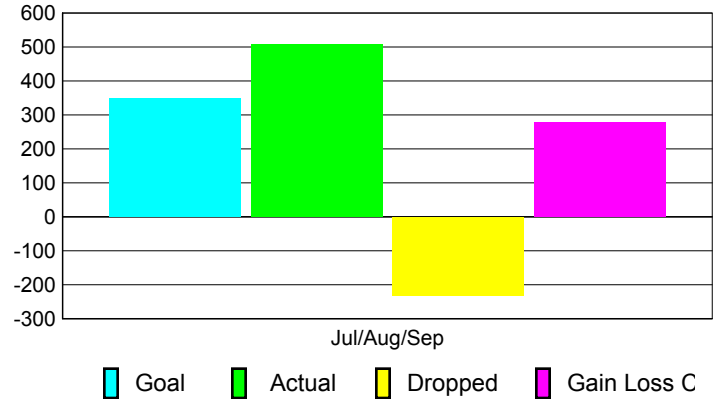

Membership Results 2010-2011

Goal, New, Dropped, Gain/Loss