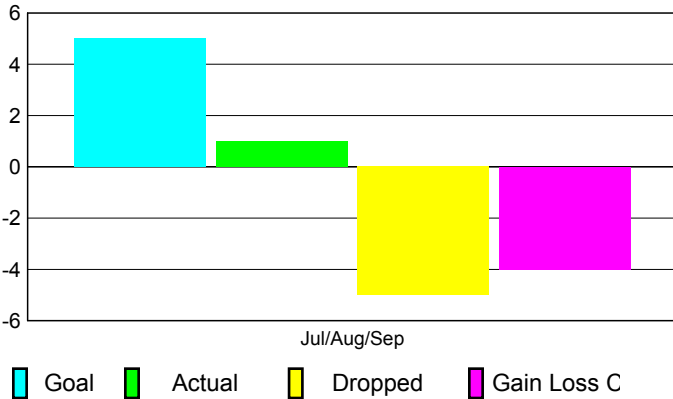

2010-2011 GMT Reports for District (or Undistricted) **District 323A3**

GMT: **KAMLESH JAIN**

Location: **INDIA**

GMT CA: **6**

CLUBS

Club Results
2010-2011

Clubs
2009-2010

Month	New Club Goal	Actual New Clubs	Actual Dropped Clubs	Gain/Loss of Clubs	Gain/Loss of Clubs
Jul/Aug/Sep	5	1	-5	-4	5
Totals	5	1	-5	-4	5

Club Results 2010-2011

Goal, New, Dropped, Gain/Loss

Comparison of Club Gain/Loss

Current Year Compared to the Previous Year

YTD Status Quo Clubs 2010-2011

Status Quo Clubs Compared to Status Quo Members

MEMBERSHIP